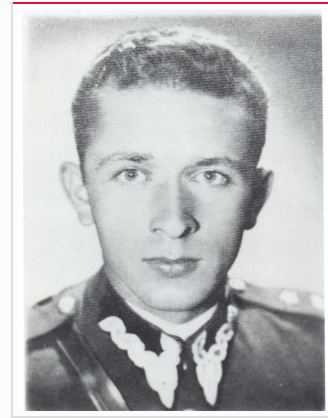

# Edward Franciszek Szwaja

<b>Rank</b>	Por. obs./4 PL/
<b>Date of birth</b>	1910-10-22
<b>Date of death</b>	1938-02-22
<b>Cemetery</b>	Będzin, Różyckiego - Cmentarz parafialny Św. Katarzyny <b>Wsp.</b> 50.349129, 19.076927
<b>Grave</b>	Sektor 23
<b>Photo of grave</b>	A photograph of a grave in a cemetery. The grave is marked with a large, blue, cross-shaped monument. The cross is made of metal and stands on a concrete base. The surrounding area is a grassy cemetery with other graves and trees in the background.
<b>Country</b>	Polska
<b>Period</b>	Dwudziestolecie międzywojenne